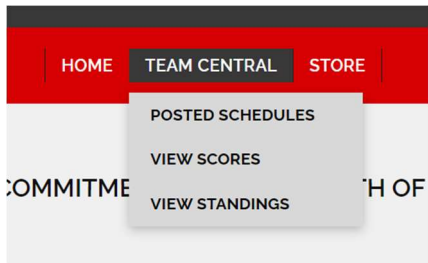

Select Team Central along the top.

For viewing either Standings or schedule

Under Program- Select either Major or Minor Softball-

Under Division- Select appropriate Softball Division

Schedule will display the selected Division