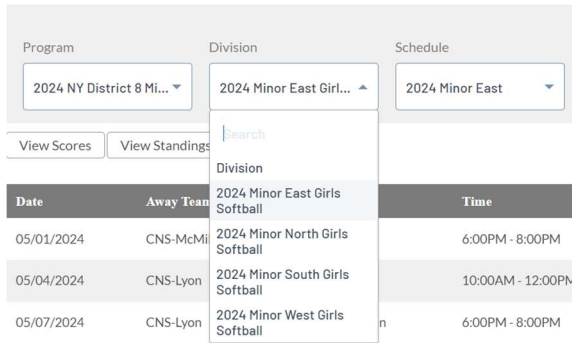

Select Team Central along the top.

For viewing either Standings or schedule

Under Program- Select either Major or Minor Softball-

Under Division- Select appropriate Softball Division

Schedule will display the selected Division