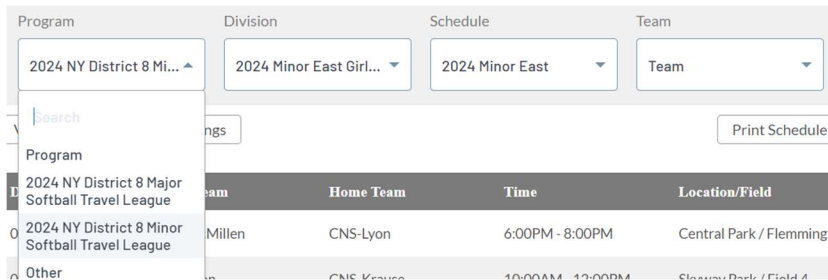

Select Team Central along the top.

For viewing either Standings or schedule

Under Program- Select either Major or Minor Softball-

Under Division- Select appropriate Softball Division

Schedule will display the selected Division